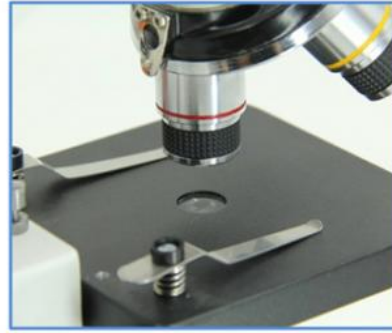

Product Specification

- Head: Monocular Head, 360° Rotatable
- Eyepiece: WF10x
- Objective: Achromatic 4x, 10x, 40x
- Nosepiece: Backward Triple Revolving Nosepiece
- Stage: Clip Stage With Disc Diaphragm
- Focusing: Coaxial Coarse & Fine Focusing Knob
- Illumination: LED Light
- Power Supply: External Transformer, 3xAA Battery Available
- Highlight: **40x compound optical microscope, eyepiece lens compound optical microscope, WF10x monocular light microscope**

More Images

Product Description

Student LED Electron Monocular Biological Microscope

Monocular, WF10x, Triple, Achromatic 4x10x40, Clip Stage 95x95mm, Single Lens Condenser + Disc Diaphragm, Coarse & Fine Focusing, LED Light Brightness Adjustable, External AD Adapter (or 3xAA Battery)
Classical & Popular Student Microscope Model In Amazon Market
Monocular Head 45° Inclined, 360° Rotatable
Eyepiece WF10x/18mm, Achromatic Objective 4x,10x,40x Spring
Plan Stage With Clips 90x90mm
LED Light For Bottom Transmit Illumination

THE KEY TO MICRO WORLD

OPTO-EDU

A11.1321 Student Biological Microscope

WF10X Eyepiece With Pointer

Achromatic Objectives 4x, 10x, 40x

Product Details

Backward triple revolving nosepiece
Achromatic 4x,10x,40x

Single layer working stage with slide clip

Disc diaphragm, adjust the amount of incoming
light to obtain higher quality images

Built-in Bottom LED light, brightness adjustable

A11.1321 Student Biological Microscope