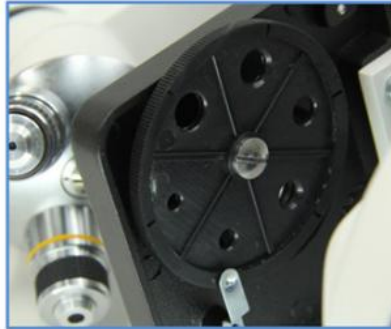

Product Specification

- Head: Monocular Head, 360° Rotatable
- Eyepiece: WF10x
- Objective: Achromatic 4x, 10x, 40x
- Nosepiece: Backward Triple Revolving Nosepiece
- Stage: Clip Stage With Disc Diaphragm
- Focusing: Coaxial Coarse & Fine Focusing Knob
- Illumination: LED Light
- Power Supply: External Transformer, 3xAA Battery Available
- Highlight: **40x compound optical microscope, eyepiece lens compound optical microscope, WF10x monocular light microscope**

More Images

Product Description

Student LED Electron Monocular Biological Microscope

Monocular, WF10x, Triple, Achromatic 4x10x40, Clip Stage 95x95mm, Single Lens Condenser + Disc Diaphragm, Coarse & Fine Focusing, LED Light Brightness Adjustable, External AD Adapter (or 3xAA Battery)
Classical & Popular Student Microscope Model In Amazon Market
Monocular Head 45° Inclined, 360° Rotatable
Eyepiece WF10x/18mm, Achromatic Objective 4x,10x,40x Spring
Plan Stage With Clips 90x90mm
LED Light For Bottom Transmit Illumination

THE KEY TO MICRO WORLD

OPTO-EDU

A11.1321 Student Biological Microscope

WF10X Eyepiece With Pointer

Achromatic Objectives 4x, 10x, 40x

Product Details

Backward triple revolving nosepiece
Achromatic 4x,10x,40x

Single layer working stage with slide clip

Disc diaphragm, adjust the amount of incoming
light to obtain higher quality images

Built-in Bottom LED light, brightness adjustable

A11.1321 Student Biological Microscope