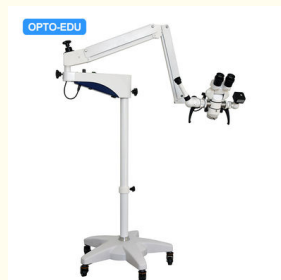

More Images