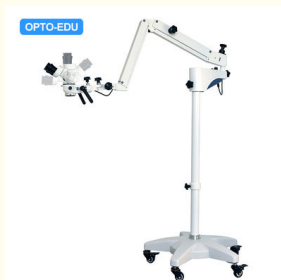

More Images